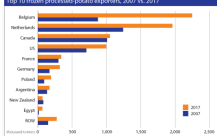

World Potato Map

Rabobank Research
Food & Agribusiness

rabobank.com

Top 10 dried potato exporters, 2007 vs. 2017