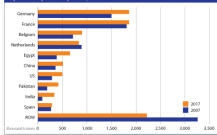

World Potato Map

Rabobank Research
Food & Agribusiness

rabobank.com

Top 10 fresh potato exporters, 2007 vs. 2017