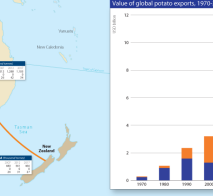

Value of global potato exports, 1970-2017