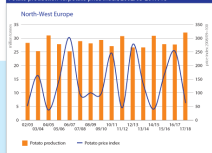

World Potato Map

Rabobank Research
Food & Agribusiness

rabobank.com

Average potato yield, 2013-2017