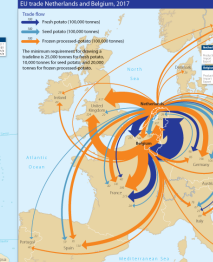

EU trade Netherlands and Belgium, 2017