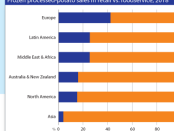

World Potato Map

Rabobank Research
Food & Agribusiness

rabobank.com