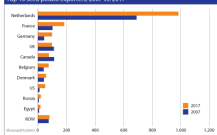

Top 10 dried potato exporters, 2007 vs. 2017