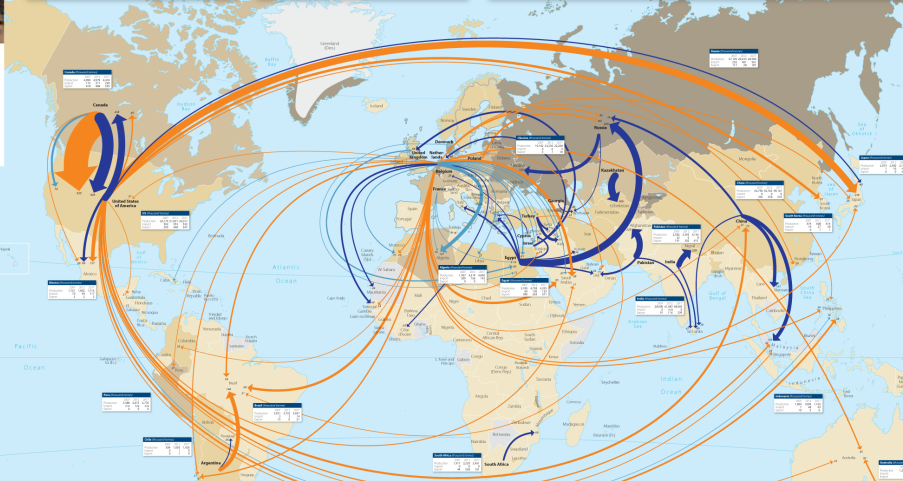

World Potato Map

Rabobank Research
Food & Agribusiness

rabobank.com

Legend