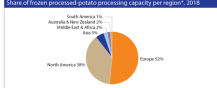

World Potato Map

Rabobank Research
Food & Agribusiness

rabobank.com

Top 10 dried potato exporters, 2007 vs. 2017