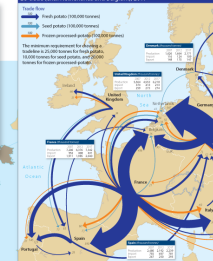

World Potato Map

Rabobank Research
Food & Agribusiness

rabobank.com

Average potato yield, 2013-2017