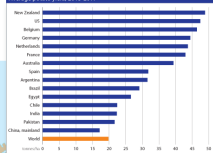

Average potato yield, 2013-2017